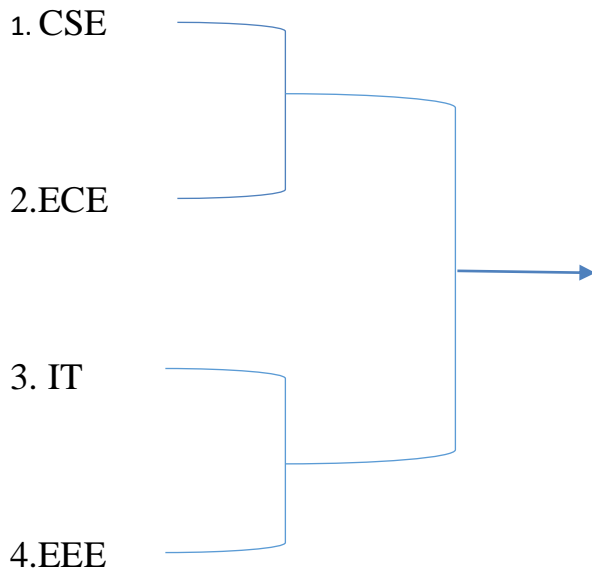

MALLA REDDY ENGINEERING COLLEGE FOR WOMEN

(Autonomous Institution-UGC, Govt. of India)

Accredited by NBA & NAAC with 'A' Grade

Band-Excellent, National Ranking by ARIIA, MHRD, Govt. of India

Approved by AICTE, Permanently Affiliated to JNTUH, ISO 9001:2015 Certified Institution

Maisammaguda, Dhulapally, Secunderabad 500100.

SPORTECH TROPHY 2K19

INTRA COLLEGE SPORTS MEET

KABADDI- DRAW SHEET