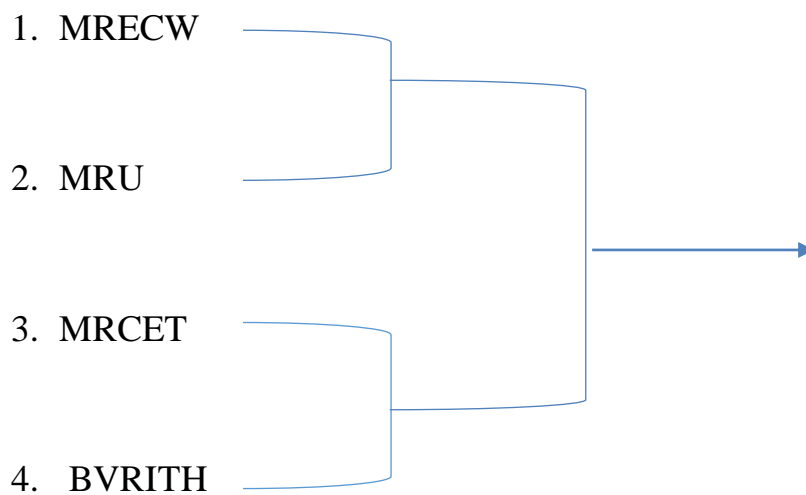

TECHTROPHY-2K20

State Level Sports Meet

TABLE TENNIS (SINGLE)- DRAW SHEET

MALLA REDDY ENGINEERING COLLEGE FOR WOMEN

(Autonomous Institution-UGC, Govt. of India)

Accredited by NBA & NAAC with 'A' Grade

NIRF Indian Ranking, Accepted by MHRD, Govt. of India