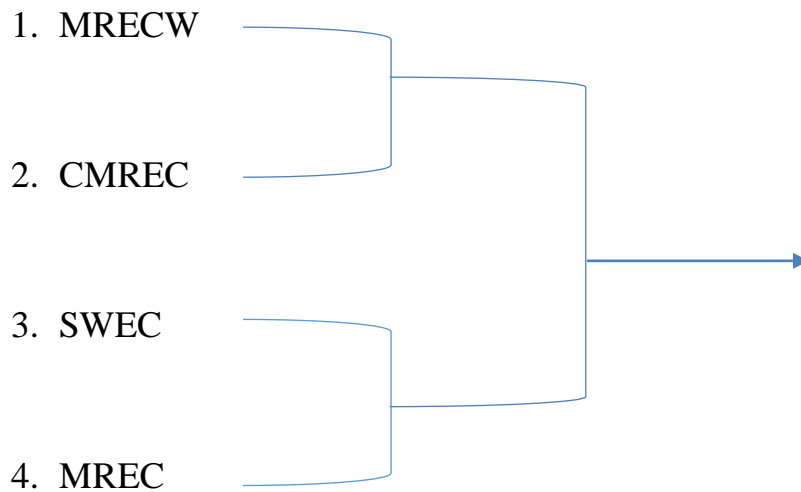

Maisammaguda, Dhulapally, Secunderabad 500100.

TECHTROPHY-2K20

State Level Sports Meet

THROW BALL- DRAW SHEET

MALLA REDDY ENGINEERING COLLEGE FOR WOMEN

(Autonomous Institution-UGC, Govt. of India)

Accredited by NBA & NAAC with 'A' Grade