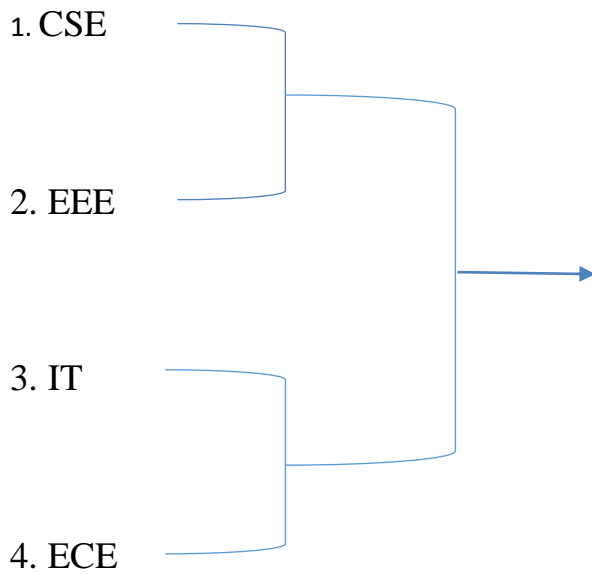

MALLA REDDY ENGINEERING COLLEGE FOR WOMEN

(Autonomous Institution-UGC, Govt. of India)

Accredited by NBA & NAAC with 'A' Grade

Band-Excellent, National Ranking by ARIIA, MHRD, Govt. of India

Approved by AICTE, Permanently Affiliated to JNTUH, ISO 9001:2015 Certified Institution

Maisammaguda, Dhulapally, Secunderabad 500100.

SPORTECH TROPHY 2K19

INTRA COLLEGE SPORTS MEET

BASKET BALL- DRAW SHEET