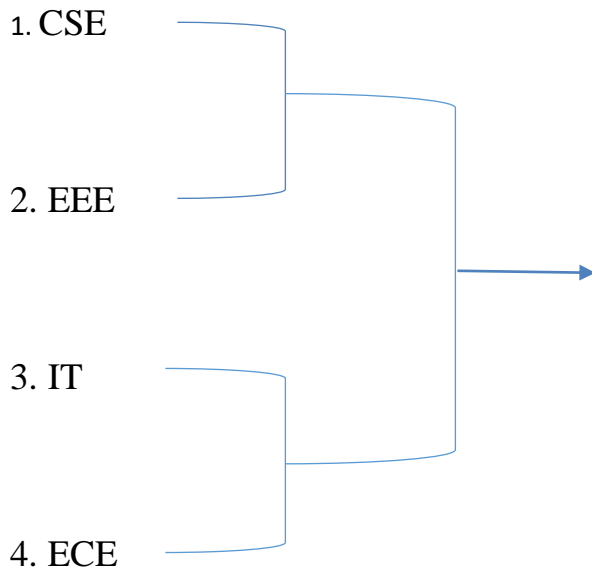

MALLA REDDY ENGINEERING COLLEGE FOR WOMEN

(Autonomous Institution-UGC, Govt. of India)

Accredited by NBA & NAAC with 'A' Grade

Band-Excellent, National Ranking by ARIIA, MHRD, Govt. of India

Approved by AICTE, Permanently Affiliated to JNTUH, ISO 9001:2015 Certified Institution

Maisammaguda, Dhulapally, Secunderabad 500100.

SPORTECH TROPHY 2K19

INTRA COLLEGE SPORTS MEET

CHESS- DRAW SHEET