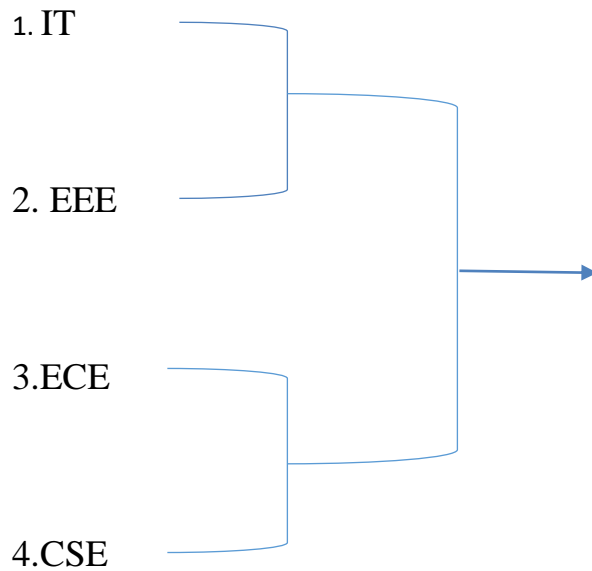

SPORTECH TROPHY 2K19

INTRA COLLEGE SPORTS MEET

TABLE TENNIS (DOUBLE)- DRAW SHEET

MALLA REDDY ENGINEERING COLLEGE FOR WOMEN

(Autonomous Institution-UGC, Govt. of India)

Accredited by NBA & NAAC with 'A' Grade