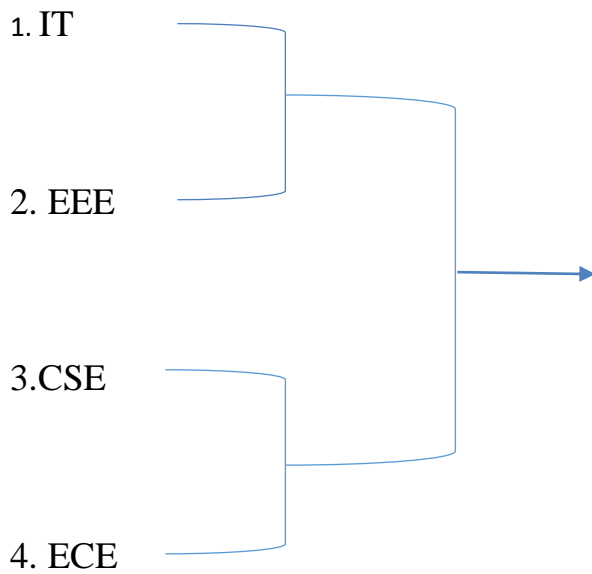

INTRA COLLEGE SPORTS MEET

KHO-KHO- DRAW SHEET

MALLA REDDY ENGINEERING COLLEGE FOR WOMEN

(Autonomous Institution-UGC, Govt. of India)

Accredited by NBA & NAAC with 'A' Grade

Band-Excellent, National Ranking by ARIIA, MHRD, Govt. of India