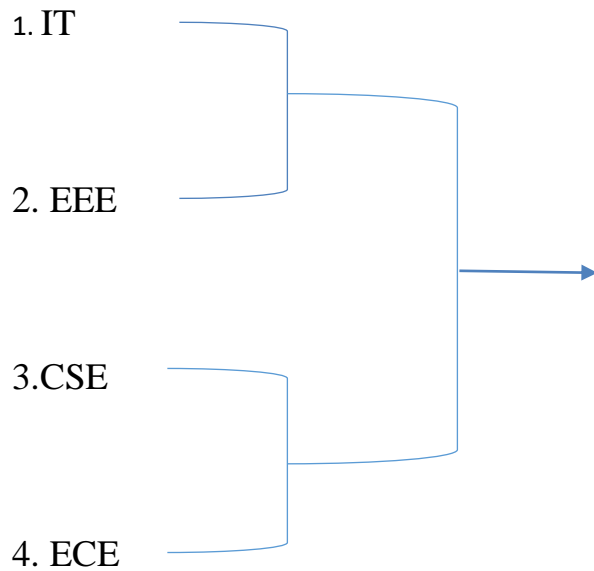

INTRA COLLEGE SPORTS MEET

CARROMS - DRAW SHEET

SPORTECH TROPHY 2K19
INTRA COLLEGE SPORTS MEET
on 9th NOVEMBER 2019

VOLLEY BALL COMPETITIONS ON 9th NOVEMBER 2019

KHO-KHO COMPETITIONS ON 9th NOVEMBER 2019

THROW BALL COMPETITIONS ON 9th NOVEMBER 2019