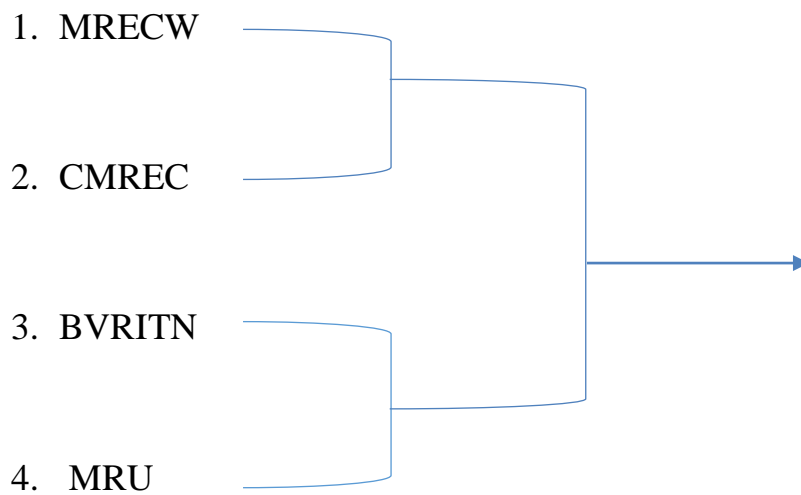

MALLA REDDY ENGINEERING COLLEGE FOR WOMEN

(Autonomous Institution-UGC, Govt. of India)

Accredited by NBA & NAAC with 'A' Grade

Band-Excellent, National Ranking by ARIIA, MHRD, Govt. of India

Approved by AICTE, Permanently Affiliated to JNTUH, ISO 9001:2015 Certified Institution

Maisammaguda, Dhulapally, Secunderabad 500100.

TECHTROPHY-2K20

State Level Sports Meet

TABLE TENNIS (DOUBLE)- DRAW SHEET