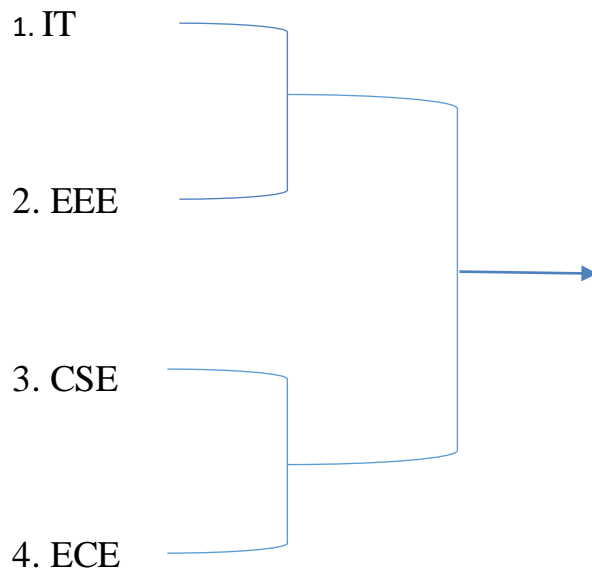

MALLA REDDY ENGINEERING COLLEGE FOR WOMEN

(Autonomous Institution-UGC, Govt. of India)

Accredited by NBA & NAAC with 'A' Grade

Band-Excellent, National Ranking by ARIIA, MHRD, Govt. of India

Approved by AICTE, Permanently Affiliated to JNTUH, ISO 9001:2015 Certified Institution

Maisammaguda, Dhulapally, Secunderabad 500100.

SPORTECH TROPHY 2K20

INTRA COLLEGE SPORTS MEET

CARROMS - DRAW SHEET