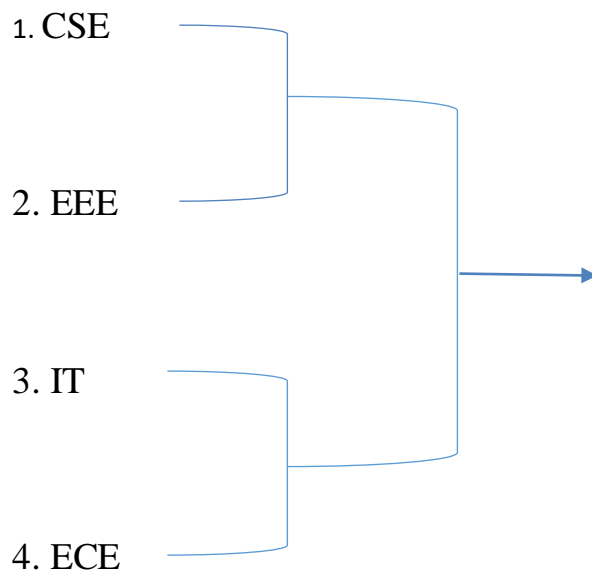

MALLA REDDY ENGINEERING COLLEGE FOR WOMEN

(Autonomous Institution-UGC, Govt. of India)

Accredited by NBA & NAAC with 'A' Grade

Band-Excellent, National Ranking by ARIIA, MHRD, Govt. of India

Approved by AICTE, Permanently Affiliated to JNTUH, ISO 9001:2015 Certified Institution

Maisammaguda, Dhulapally, Secunderabad 500100.

SPORTECH TROPHY 2K20

INTRA COLLEGE SPORTS MEET

CHESS- DRAW SHEET