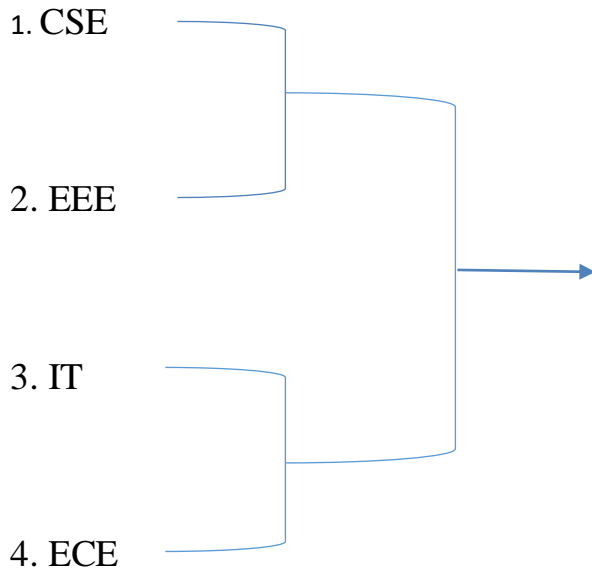

MALLA REDDY ENGINEERING COLLEGE FOR WOMEN

(Autonomous Institution-UGC, Govt. of India)

Accredited by NBA & NAAC with 'A' Grade

Band-Excellent, National Ranking by ARIIA, MHRD, Govt. of India

Approved by AICTE, Permanently Affiliated to JNTUH, ISO 9001:2015 Certified Institution

Maisammaguda, Dhulapally, Secunderabad 500100.

SPORTECH TROPHY 2K20

INTRA COLLEGE SPORTS MEET

BASKET BALL- DRAW SHEET