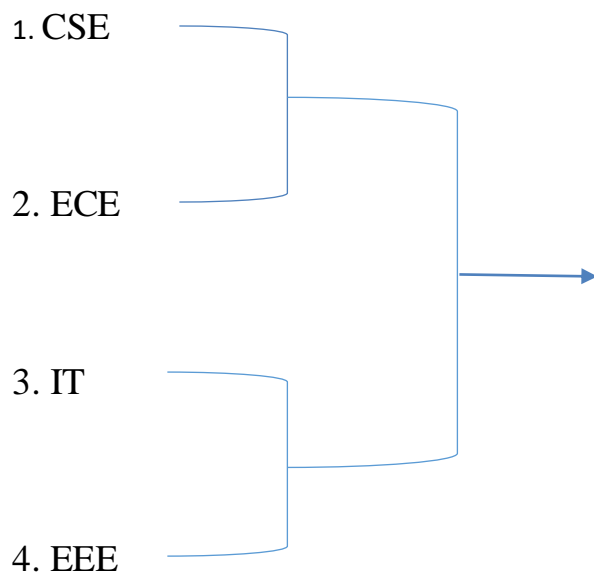

INTRA COLLEGE SPORTS MEET

TABLE TENNIS (SINGLES)- DRAW SHEET

MALLA REDDY ENGINEERING COLLEGE FOR WOMEN

(Autonomous Institution-UGC, Govt. of India)

Accredited by NBA & NAAC with 'A' Grade

Band-Excellent, National Ranking by ARIIA, MHRD, Govt. of India