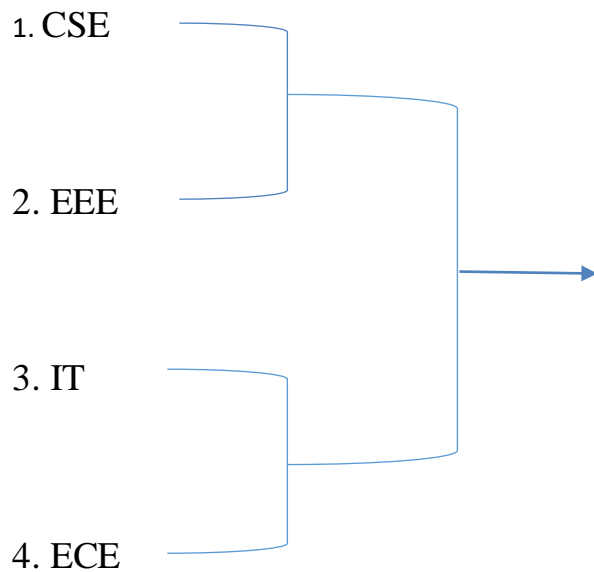

SPORTECH TROPHY 2K20

INTRA COLLEGE SPORTS MEET

THROWBALL- DRAW SHEET

MALLA REDDY ENGINEERING COLLEGE FOR WOMEN

(Autonomous Institution-UGC, Govt. of India)

Accredited by NBA & NAAC with 'A' Grade

Band-Excellent, National Ranking by ARIIA, MHRD, Govt. of India