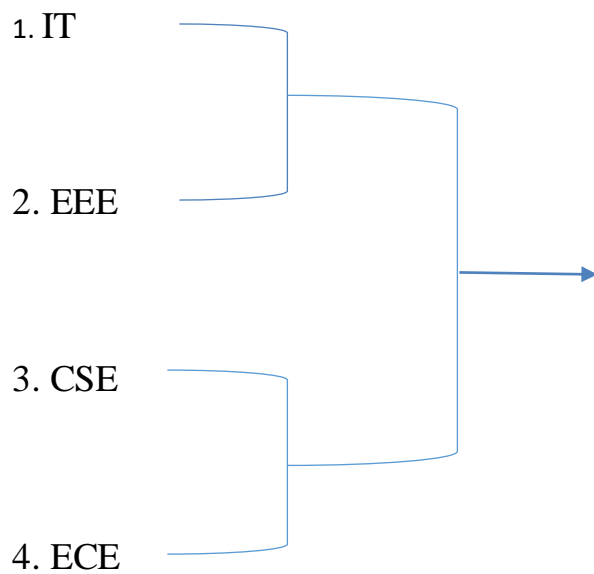

MALLA REDDY ENGINEERING COLLEGE FOR WOMEN

(Autonomous Institution-UGC, Govt. of India)

Accredited by NBA & NAAC with 'A' Grade

Band-Excellent, National Ranking by ARIIA, MHRD, Govt. of India

Approved by AICTE, Permanently Affiliated to JNTUH, ISO 9001:2015 Certified Institution

Maisammaguda, Dhulapally, Secunderabad 500100

SPORTECH TROPHY 2K20

INTRA COLLEGE SPORTS MEET

KHO-KHO- DRAW SHEET