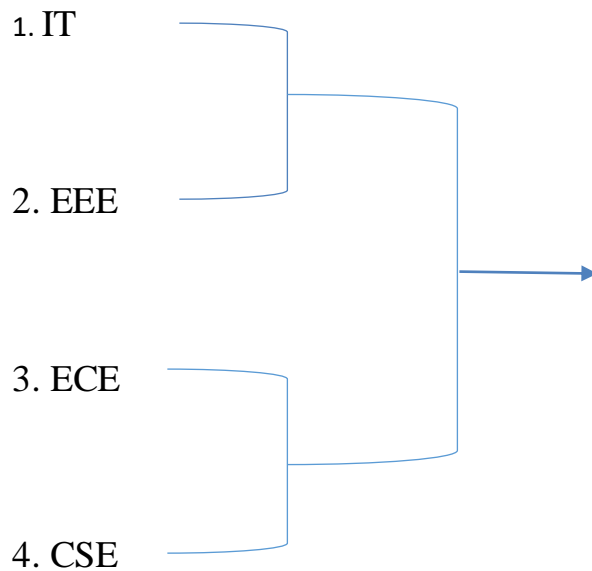

MALLA REDDY ENGINEERING COLLEGE FOR WOMEN

(Autonomous Institution-UGC, Govt. of India)

Accredited by NBA & NAAC with 'A' Grade

Band-Excellent, National Ranking by ARIIA, MHRD, Govt. of India

Approved by AICTE, Permanently Affiliated to JNTUH, ISO 9001:2015 Certified Institution

Maisammaguda, Dhulapally, Secunderabad 500100.

SPORTECH TROPHY 2K20

INTRA COLLEGE SPORTS MEET

TABLE TENNIS (DOUBLE)- DRAW SHEET