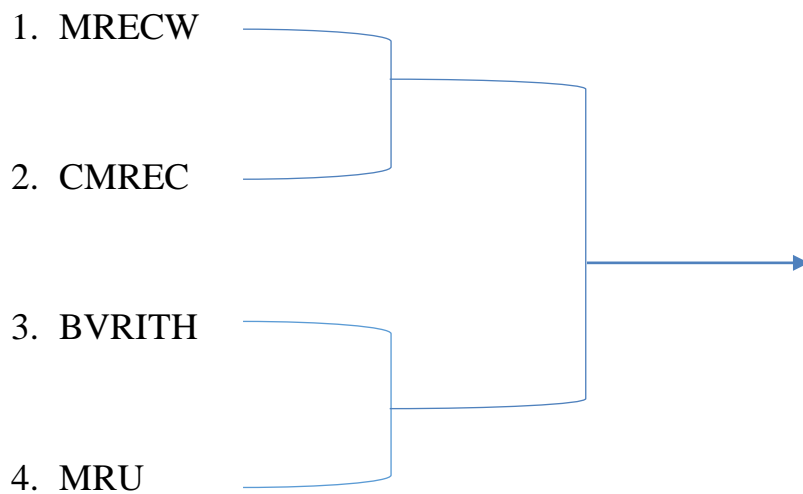

State Level Sports Meet

VOLLEY BALL- DRAW SHEET

MALLA REDDY ENGINEERING COLLEGE FOR WOMEN

(Autonomous Institution-UGC, Govt. of India)

Accredited by NBA & NAAC with 'A' Grade

Band-Excellent, National Ranking by ARIIA, MHRD, Govt. of India