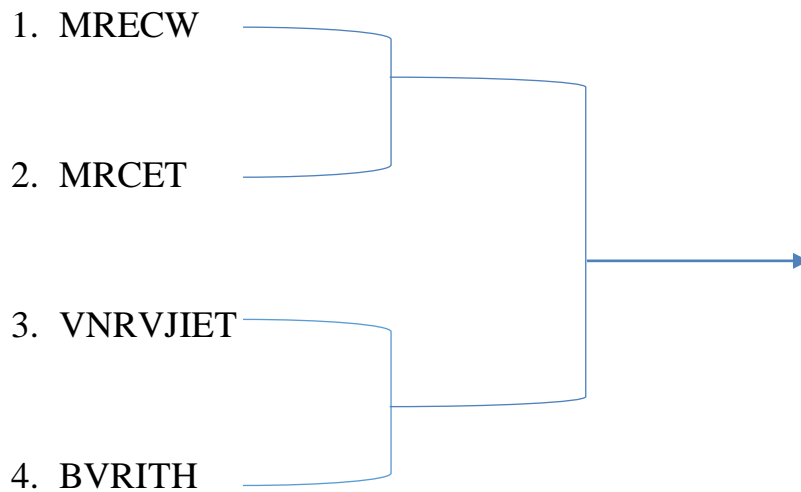

MALLA REDDY ENGINEERING COLLEGE FOR WOMEN

(Autonomous Institution-UGC, Govt. of India)

Accredited by NBA & NAAC with 'A' Grade

Band-Excellent, National Ranking by ARIIA, MHRD, Govt. of India

Approved by AICTE, Permanently Affiliated to JNTUH, ISO 9001:2015 Certified Institution

Maisammaguda, Dhulapally, Secunderabad 500100.

TECHTROPHY-2K20

State Level Sports Meet

BASKET BALL - DRAW SHEET